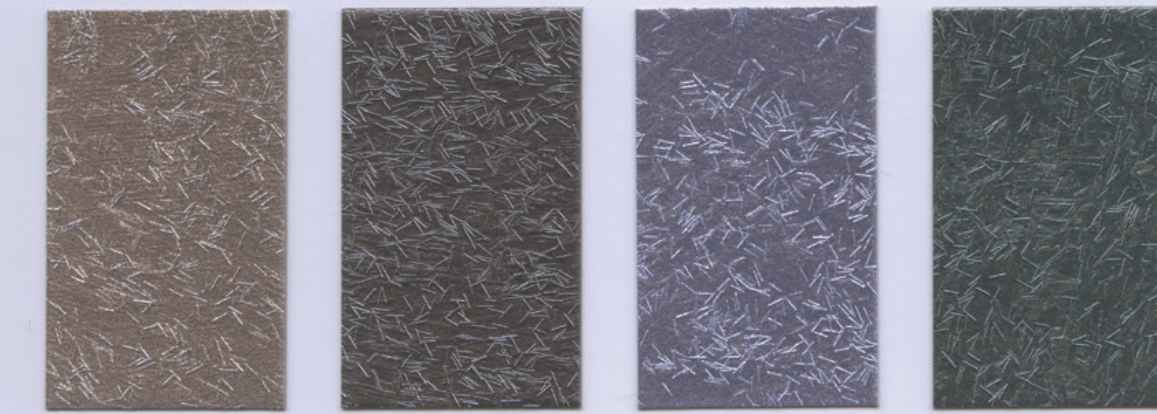

DECORATIVE FINISH FOR INDOOR USE - MULTISURFACE
METALLIC APPEARANCE

Grimani Oro

made in Italy

Ed. 2020

Effetti, effects

Effetto Moiré - Bianco

Effetto Cachemire - Oro Zecchino

Decorativi

Grimani

DECORA LE PARETI
E MOLTO ALTRO
DECORATE WALLS
AND MUCH MORE

PER DECORARE SUPERFICI MURALI,
LEGNO, METALLI, PVC, CARTA DA PARATI,
ECOPELLE, CARTONCINO E TESSUTI.

TO DECORATE PLASTERS, WOOD, METALLIC
BACKGROUNDS, PVC, WALLPAPERS,
ECO-LEATHER, CARDBOARD AND TEXTILES.

GRIMANI

Decorativi

C504 C505 C525 C524

C500 C501 C526 C521

C502 C503 C513 C515

C506 C507 C512 C514

Decorativi

Peltro C516 C519 C517

C510 C511 C508 C509

C520 C522 C518 C532

C528 C529 C536 C530

Decorativi

C533 C535 C534 C531

C543 C542 C537 C538

C544 C546 C545 C547

C527 C541 C540 C539