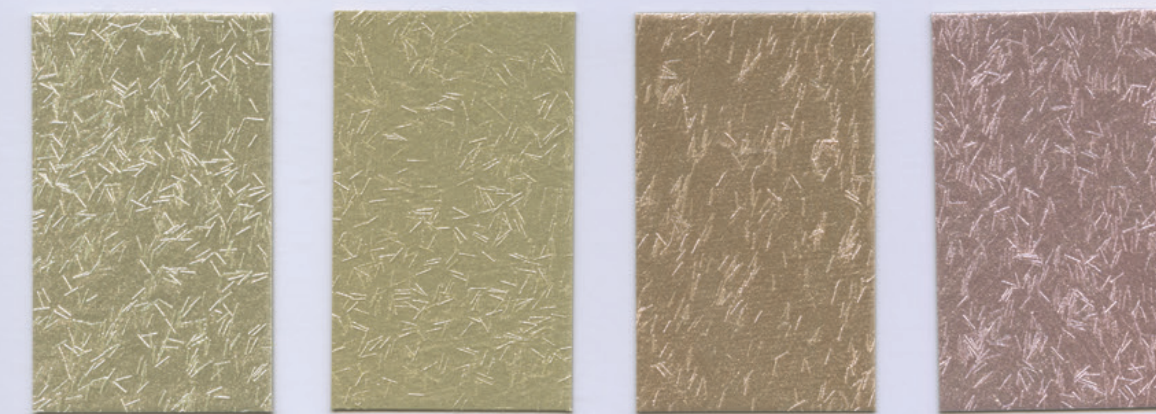

DECORATIVE FINISH FOR INDOOR USE - MULTISURFACE
METALLIC APPEARANCE

Grimani Oro

made in Italy

Ed. 2020

Effetti, effects

Effetto Moiré - Bianco

Effetto Cachemire - Oro Zecchino

Decorativi

Grimani

DECORA LE PARETI
E MOLTO ALTRO
DECORATE WALLS
AND MUCH MORE

PER DECORARE SUPERFICI MURALI,
LEGNO, METALLI, PVC, CARTA DA PARATI,
ECOPELLE, CARTONCINO E TESSUTI.

TO DECORATE PLASTERS, WOOD, METALLIC
BACKGROUNDS, PVC, WALLPAPERS,
ECO-LEATHER, CARDBOARD AND TEXTILES.

GRIMANI

Decorativi

C504 C505 C525 C524

C500 C501 C526 C521

C502 C503 C513 C515

C506 C507 C512 C514

Decorativi

Peltro C516 C519 C517

C510 C511 C508 C509

C520 C522 C518 C532

C528 C529 C536 C530

Decorativi

C533 C535 C534 C531

C543 C542 C537 C538

C544 C546 C545 C547

C527 C541 C540 C539