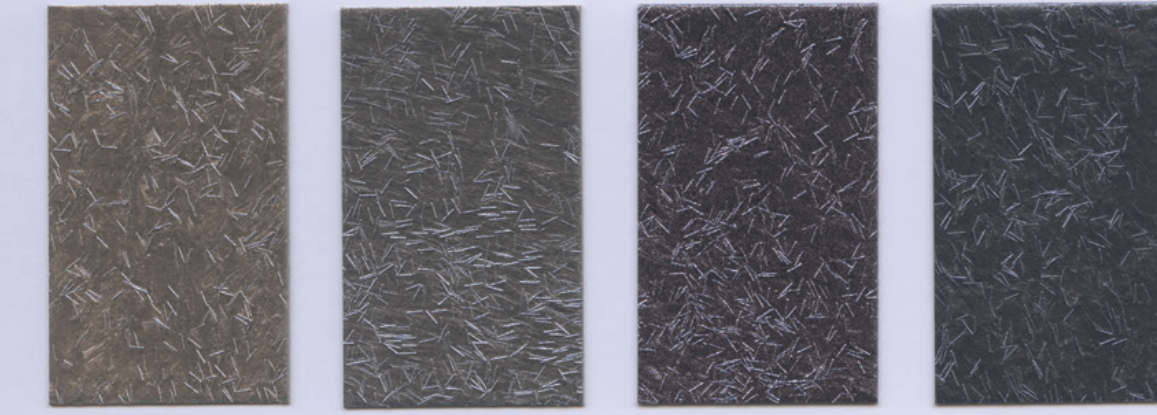

DECORATIVE FINISH FOR INDOOR USE - MULTISURFACE
METALLIC APPEARANCE

Grimani Oro

made in Italy

Ed. 2020

Effetti, effects

Effetto Moiré - Bianco

Effetto Cachemire - Oro Zecchino

Decorativi

Grimani

DECORA LE PARETI
E MOLTO ALTRO
DECORATE WALLS
AND MUCH MORE

PER DECORARE SUPERFICI MURALI,
LEGNO, METALLI, PVC, CARTA DA PARATI,
ECOPELLE, CARTONCINO E TESSUTI.

TO DECORATE PLASTERS, WOOD, METALLIC
BACKGROUNDS, PVC, WALLPAPERS,
ECO-LEATHER, CARDBOARD AND TEXTILES.

GRIMANI

Decorativi

C504 C505 C525 C524

C500 C501 C526 C521

C502 C503 C513 C515

C506 C507 C512 C514

Decorativi

Peltro C516 C519 C517

C510 C511 C508 C509

C520 C522 C518 C532

C528 C529 C536 C530

Decorativi

C533 C535 C534 C531

C543 C542 C537 C538

C544 C546 C545 C547

C527 C541 C540 C539